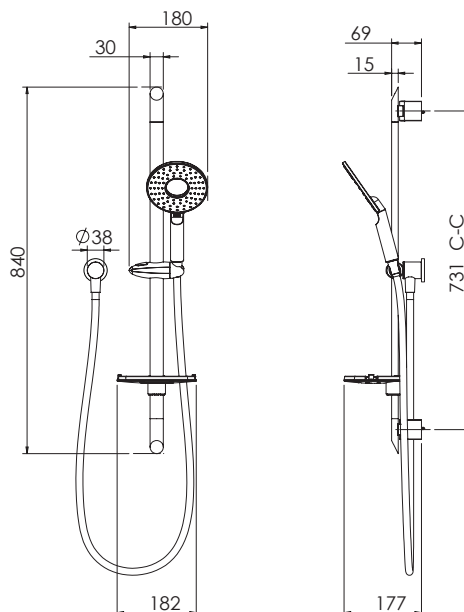

TECHNICAL PRODUCT INFORMATION

WILLO II

SINGLE SPRAY SLIDE SHOWER

FEATURES & BENEFITS

- For all pressures
- Available in chrome & PVD finishes
- Single function handpiece
- Shower aperture - 38mm²
- 840mm slide rail (731mm c-c)
- Chrome metal/brushed nickel PVD elbow
- Soap dish included
- 1.5m large bore EN1113 rated smooth hose
- Watermark certified
- 5 year warranty

Chrome | W2HSKCSR

Brushed Nickel
W2HSKCSRBN

exclusive to
plumbingworld