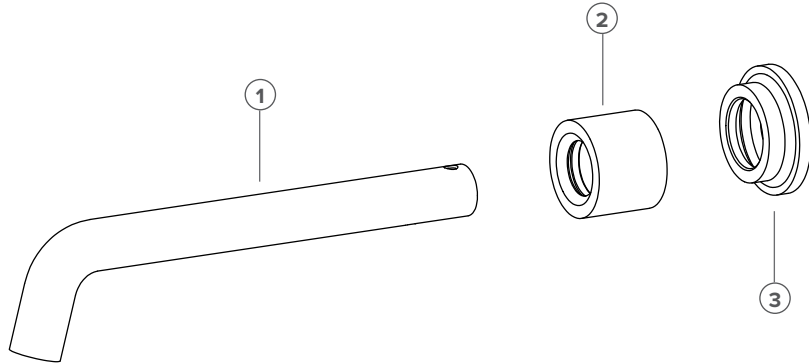

TATE CUSTOMISATION FORM

TATE WALL MOUNTED SPOUT

FINISHES

- C** CHROME
- BG** BRUSHED GOLD
- MB** BLACK
- BN** BRUSHED NICKEL
- GM** BRUSHED GUNMETAL
- BBZ** BRUSHED BRONZE
- GB** GLOSS BLACK

MERCHANT NAME / BRANCH

STAFF NAME

STAFF EMAIL ADDRESS

CUSTOMER NAME / JOB REFERENCE

CUSTOMER PHONE NUMBER

CUSTOMER EMAIL ADDRESS

NOTES

Note: Customised orders will not be able to be returned for credit

1. Tate Bath Spout

Finish: (please tick)

- C**
 BG
 MB
 BN
 GM
 BBZ

2. Tate Top Sleeve

Finish: (please tick)

- C**
 BG
 MB
 BN
 GM
 BBZ
 GB

3. Tate Base Holder

Finish: (please tick)

- C**
 BG
 MB
 BN
 GM
 BBZ