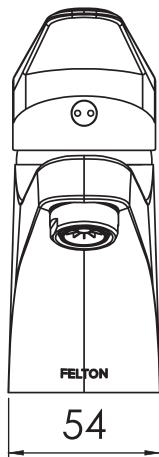

TECHNICAL PRODUCT INFORMATION

REFLEX

BASIN MIXER

RBMC

FEATURES & BENEFITS

- For all pressures (up to 1500kPa)
- 100mm reach
- 40mm quality European cartridge
- Designed in NZ
- Watermark certified
- 10 year warranty
- Lifetime extension warranty available