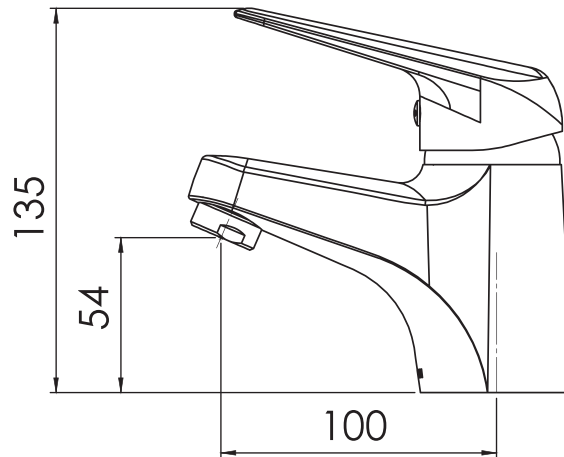

TECHNICAL PRODUCT INFORMATION

REFLEX

BASIN MIXER

RBMC

FEATURES & BENEFITS

- For all pressures (up to 1500kPa)
- 100mm reach
- 40mm quality European cartridge
- Designed in NZ
- Watermark certified
- 10 year warranty
- Lifetime extension warranty available