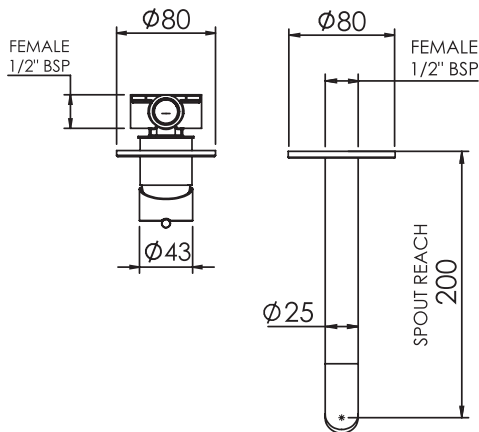

EXCLUSIVE TO