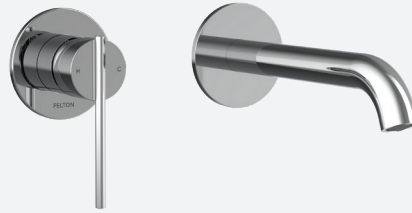

## WALL MOUNTED BASIN/BATH MIXER

### FEATURES & BENEFITS

- Suitable for mains pressure only (up to 500kPa)
- Available in chrome & PVD finishes
- 35mm quality European cartridge
- 200mm reach
- Suitable for left or right-handed installation
- Designed and assembled in NZ
- Watermark certified
- 10 year warranty (T&C's apply)

Chrome | MORBFC

Black  
MORBFB

Brushed Nickel  
MORBFBN

EXCLUSIVE TO