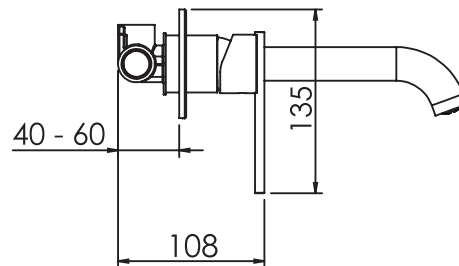

EXCLUSIVE TO