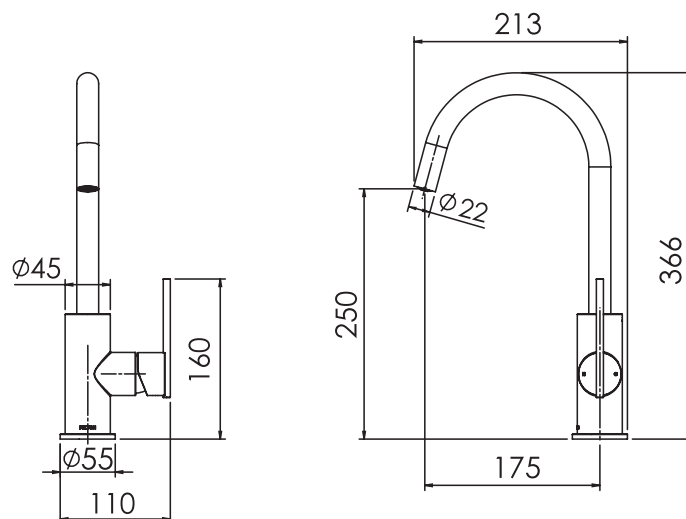

TECHNICAL PRODUCT INFORMATION

MOR

SINK MIXER

FEATURES & BENEFITS

- Suitable for all pressures
- Available in chrome & PVD finishes
- 175mm reach
- 40mm quality European cartridge
- 360° swivel spout
- Designed in NZ
- Watermark certified
- 10 year warranty (T&C's apply)

EXCLUSIVE TO