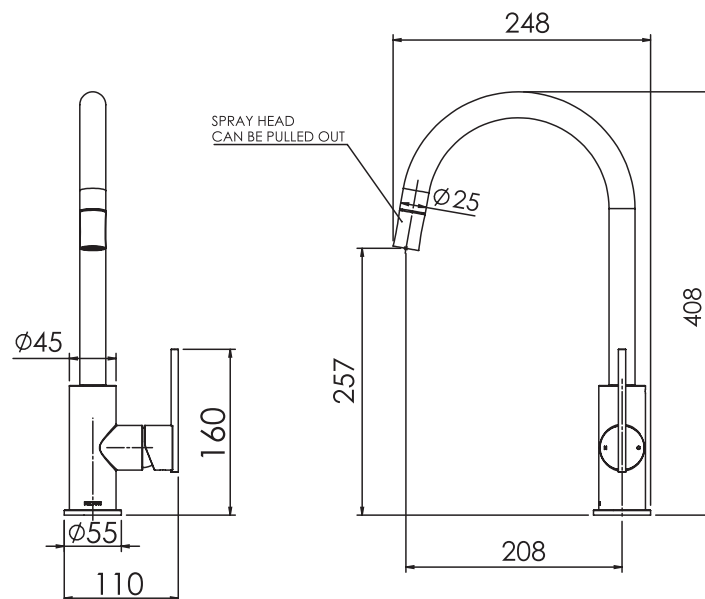

TECHNICAL PRODUCT INFORMATION

MOR

PULL OUT SINK MIXER

FEATURES & BENEFITS

- Suitable for mains pressure only
- Available in chrome & PVD finishes
- Single function pull out spray
- 35mm quality European cartridge with anti-scald and flow limiter
- 360° swivel spout
- 208mm reach
- **Not for commercial use**
- 10 year warranty, lifetime extension warranty available
- *5 year limited warranty on product finish

Brushed Nickel
MORSMBN01

EXCLUSIVE TO