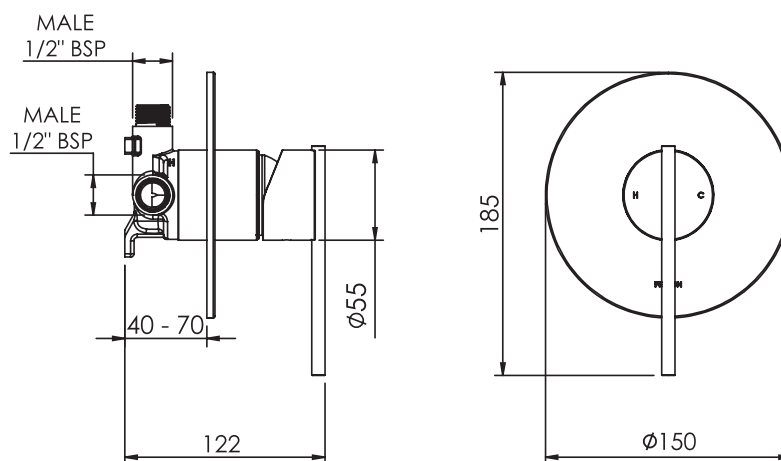

TECHNICAL PRODUCT INFORMATION

MOR

FUSION PLUS® SHOWER MIXER

FEATURES & BENEFITS

- Suitable for all pressures (up to 1500kPa)
- Available in chrome & PVD finishes
- Supplied with venturi jets for unequal pressures
- Full front of wall maintenance. Ideal for future mains pressure upgrade
- Proprietary Felton F5 cartridge with anti-scald and flow limiter
- Designed and assembled in NZ
- 10 year warranty, lifetime extension warranty available
- *5 year limited warranty on product finish

EXCLUSIVE TO