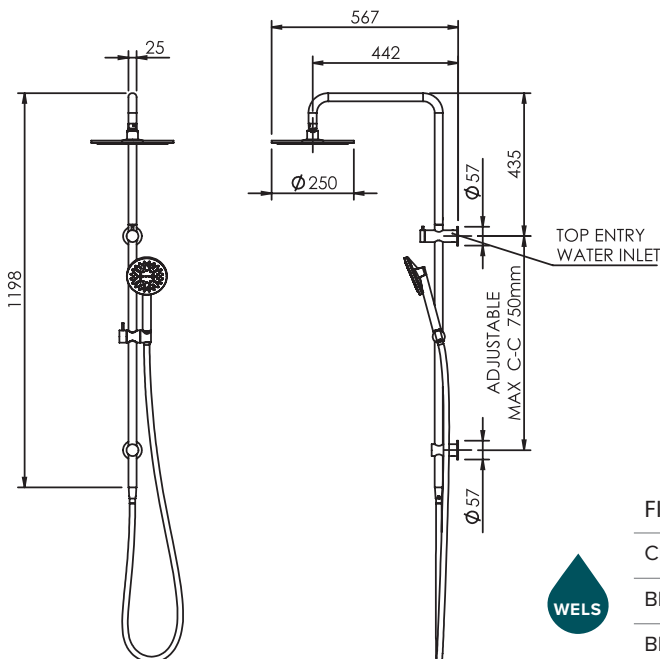

TECHNICAL PRODUCT INFORMATION

LINEA RAIN COLUMN

FEATURES & BENEFITS

- Suitable for mains pressure only
- Available in chrome & PVD finishes
- Single function shower head
- Shower aperture: Rainhead 140mm² | Handpiece 38mm²
- Supplied with Aerlux® jets
- Brass shower column with brackets
- Top section pivotable
- Built in diverter to switch between rain head and handpiece
- Top entry G1/2 inch female inlet
- Watermark certified
- 5 year warranty

Chrome | LRSCC

Black
LRSCB

Brushed Nickel
LRSCBN

FINISH	RAIN HEAD	HANDPIECE
CHROME	MP ★★★ 10.0L/min	MP ★★★ 9.5L/min
BLACK	MP ★★★ 10.0L/min	MP ★★★ 9.5L/min
BRUSHED NICKEL	MP ★★★ 10.0L/min	MP ★★★★ 9.0L/min