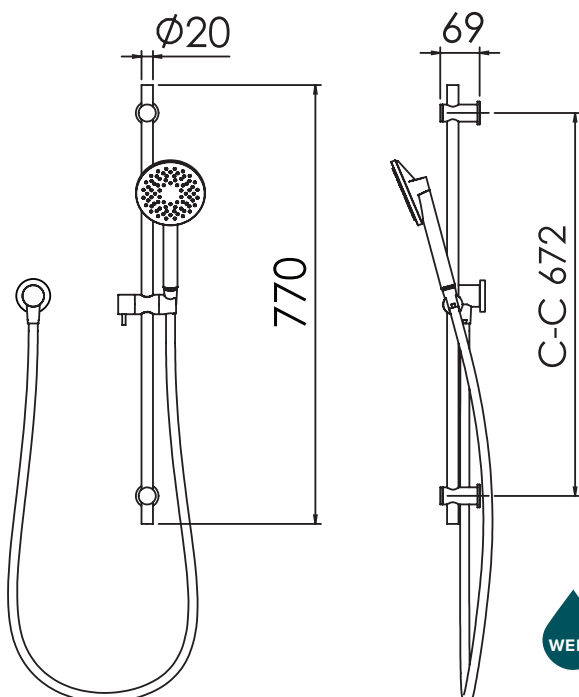

TECHNICAL PRODUCT INFORMATION

LINEA

AERLUX® SLIDE SHOWER

FEATURES & BENEFITS

- Suitable for all pressures
- Available in chrome & PVD finishes
- Single function handpiece
- Shower aperture 38mm²
- Supplied with Aerlux® jets for mains pressure situation
- 770mm slide rail (max 672mm c-c)
- 1.5m hose
- Watermark certified
- 5 year warranty

Chrome | LHSKCSRC

Black
LHSKCSR

Brushed Nickel
LHSKCSRN

FINISH	MAINS PRESSURE	LOW PRESSURE
CHROME	MP ★★★ 10.0L/min	LP ★★★ 9.5L/min
BLACK	MP ★★★ 9.5L/min	LP ★★★ 9.0L/min
BRUSHED NICKEL	MP ★★★ 9.5L/min	LP ★★★ 9.0L/min