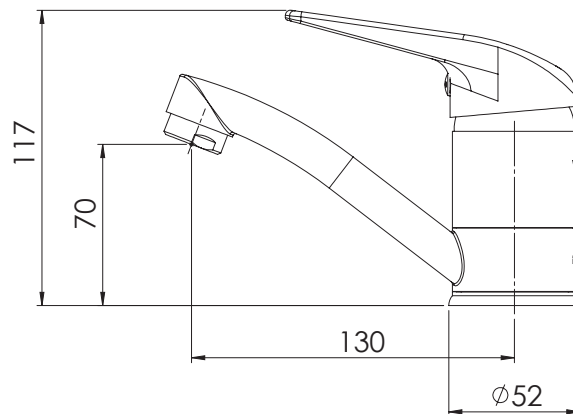

TECHNICAL PRODUCT INFORMATION

KNOX SWIVEL BASIN MIXER

KSBMC

FEATURES & BENEFITS

- Suitable for all pressures (up to 1500kPa)
- 360° swivel spout
- 40mm quality European cartridge
- Designed in NZ
- Watermark certified
- 10 year warranty & lifetime extension warranty available