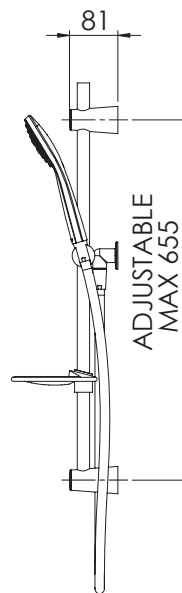

TECHNICAL PRODUCT INFORMATION

KNOX

SINGLE SPRAY SLIDE SHOWER

KHSKCSR

FEATURES & BENEFITS

- Suitable for all pressures
- Single function handpiece
- Shower aperture - 61mm²
- 690mm adjustable slide rail (max 655mm C-C)
- Soap dish included
- 1.5m large bore EN1113 rated metal hose
- Watermark certified
- 5 year warranty