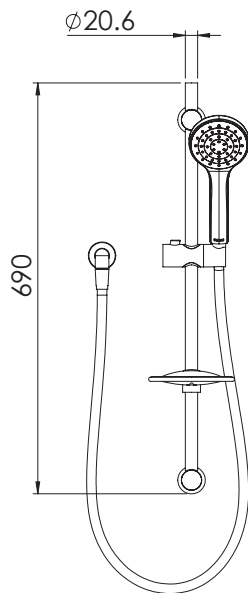

TECHNICAL PRODUCT INFORMATION

KNOX

SINGLE SPRAY SLIDE SHOWER

KHSKCSR

FEATURES & BENEFITS

- Suitable for all pressures
- Single function handpiece
- Shower aperture - 61mm²
- 690mm adjustable slide rail (max 655mm C-C)
- Soap dish included
- 1.5m large bore EN1113 rated metal hose
- Watermark certified
- 5 year warranty