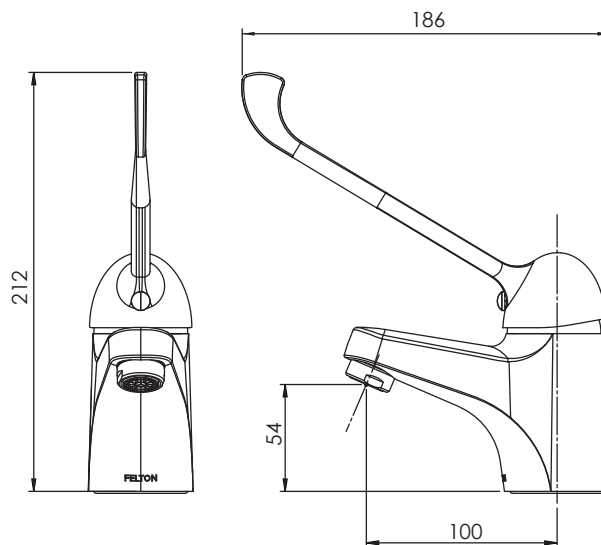

TECHNICAL PRODUCT INFORMATION

KNOX CARE BASIN MIXER

KCBMC

FEATURES & BENEFITS

- For all pressures (up to 1500kPa)
- 100mm reach
- 40mm quality European cartridge with anti-scald and flow limiter
- Designed in NZ
- Watermark certified
- 10 year warranty & lifetime extension warranty available