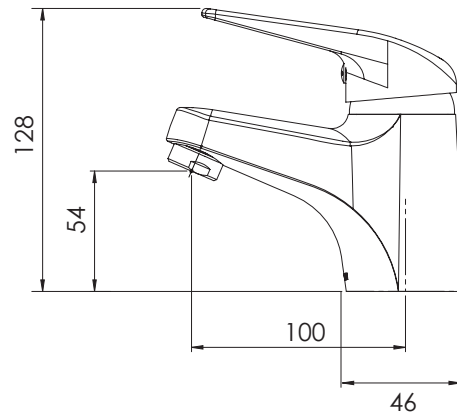

TECHNICAL PRODUCT INFORMATION

KNOX

BASIN MIXER

KBMC

FEATURES & BENEFITS

- Suitable for all pressures (up to 1500kPa)
- 40mm quality European cartridge
- Designed in NZ
- Watermark certified
- 10 year warranty & lifetime extension warranty available