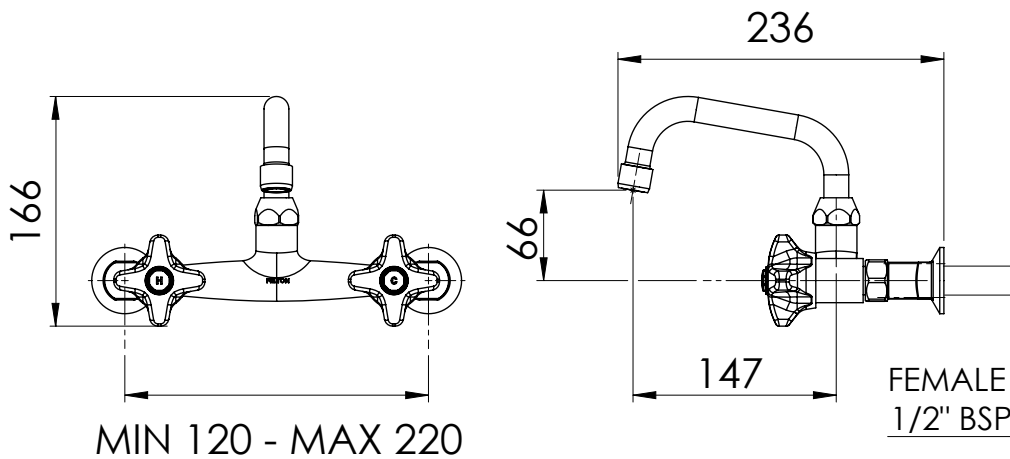

TECHNICAL PRODUCT INFORMATION

EVO II WALL MOUNTED SINK FAUCET

E2WMSTC

FEATURES & BENEFITS

- All pressures (up to 1500kPa)
- 147mm reach
- German headworks
- Manufactured from DZR Brass
- Designed in NZ & Watermark certified
- 10 year warranty
- Lifetime extension warranty available