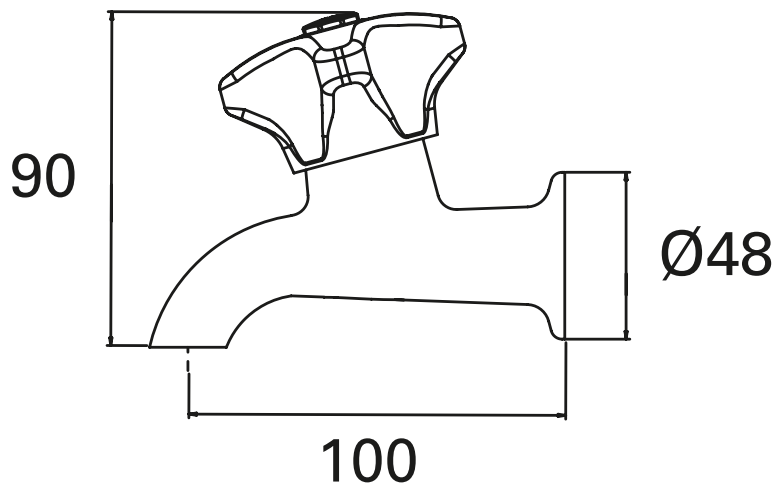

TECHNICAL PRODUCT INFORMATION

EVO II TUB TAP (SINGLE)

E2TTCS

FEATURES & BENEFITS

- For all pressures (up to 1500kPa)
- 100mm reach
- German headworks
- Manufactured from DZR brass
- Designed in NZ & Watermark certified
- 10 year warranty
- Lifetime extension warranty available