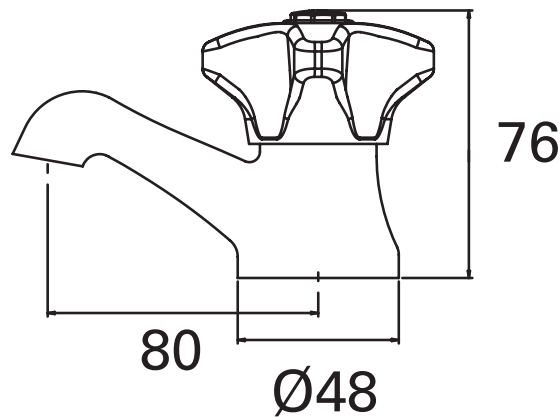

## EVO II BASIN TAP (SINGLE)

E2BSTCS

### FEATURES & BENEFITS

- For all pressures (up to 1500kPa)
- 80mm reach
- German headworks
- Manufactured from DZR brass
- Designed in NZ
- Watermark certified
- 10 year warranty & lifetime extension warranty available