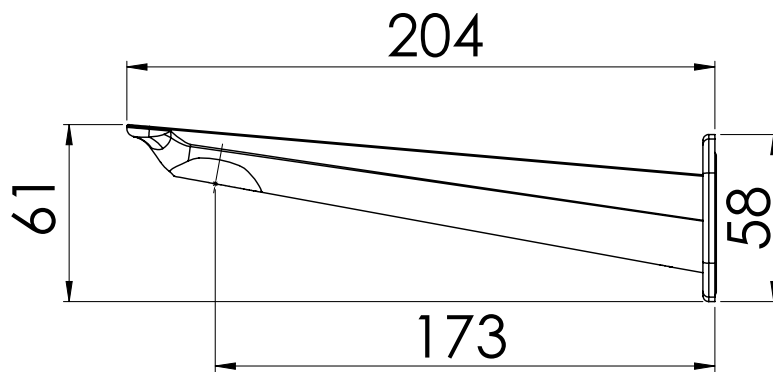

TECHNICAL PRODUCT INFORMATION

CORTO

BATH SPOUT

CBSC

FEATURES & BENEFITS

- For all pressures
- 173mm reach from wall to centre of outlet
- ½ inch female thread
- Easy fit installation
- Pivoting straightener included
- Designed in NZ
- Watermark certified
- 10 year warranty & lifetime extension warranty available