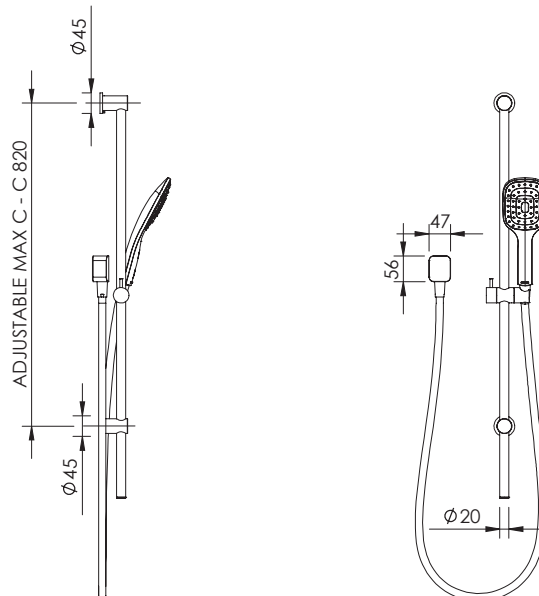

SOL SINGLE SPRAY SLIDE SHOWER

FEATURES & BENEFITS

- Suitable for all pressures
- Single function handpiece
- Shower aperture - 54mm²
- 878mm slide rail (820mm c-c)
- 1.5m large bore EN1113 rated hose
- Watermark certified

Chrome | ADS-SHKCSRC

Brushed Nickel
ADS-SHKCSRBN

EXCLUSIVE TO

FINISH	MAINS PRESSURE	LOW PRESSURE
CHROME	MP ★★ 10.0L/min	LP ★★ 10.0L/min
BRUSHED NICKEL	MP ★★ 9.5L/min	LP ★★ 10.5L/min