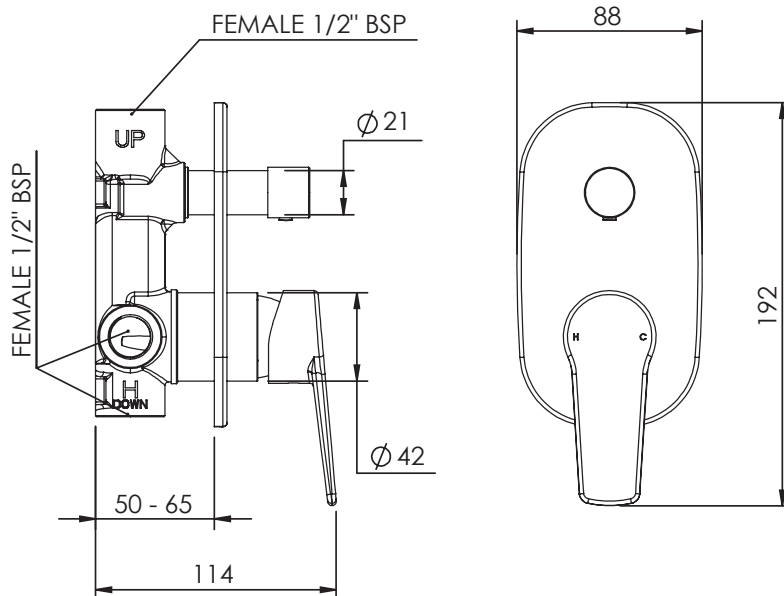

SOL MAINS PRESSURE DIVERTER MIXER

FEATURES & BENEFITS

- Suitable for mains pressure only (500kPa)
- Switch between two water outlets
- 35mm quality European cartridge
- Designed and assembled in NZ
- Watermark certified

Brushed Nickel
ADS-SDCSMBN

EXCLUSIVE TO